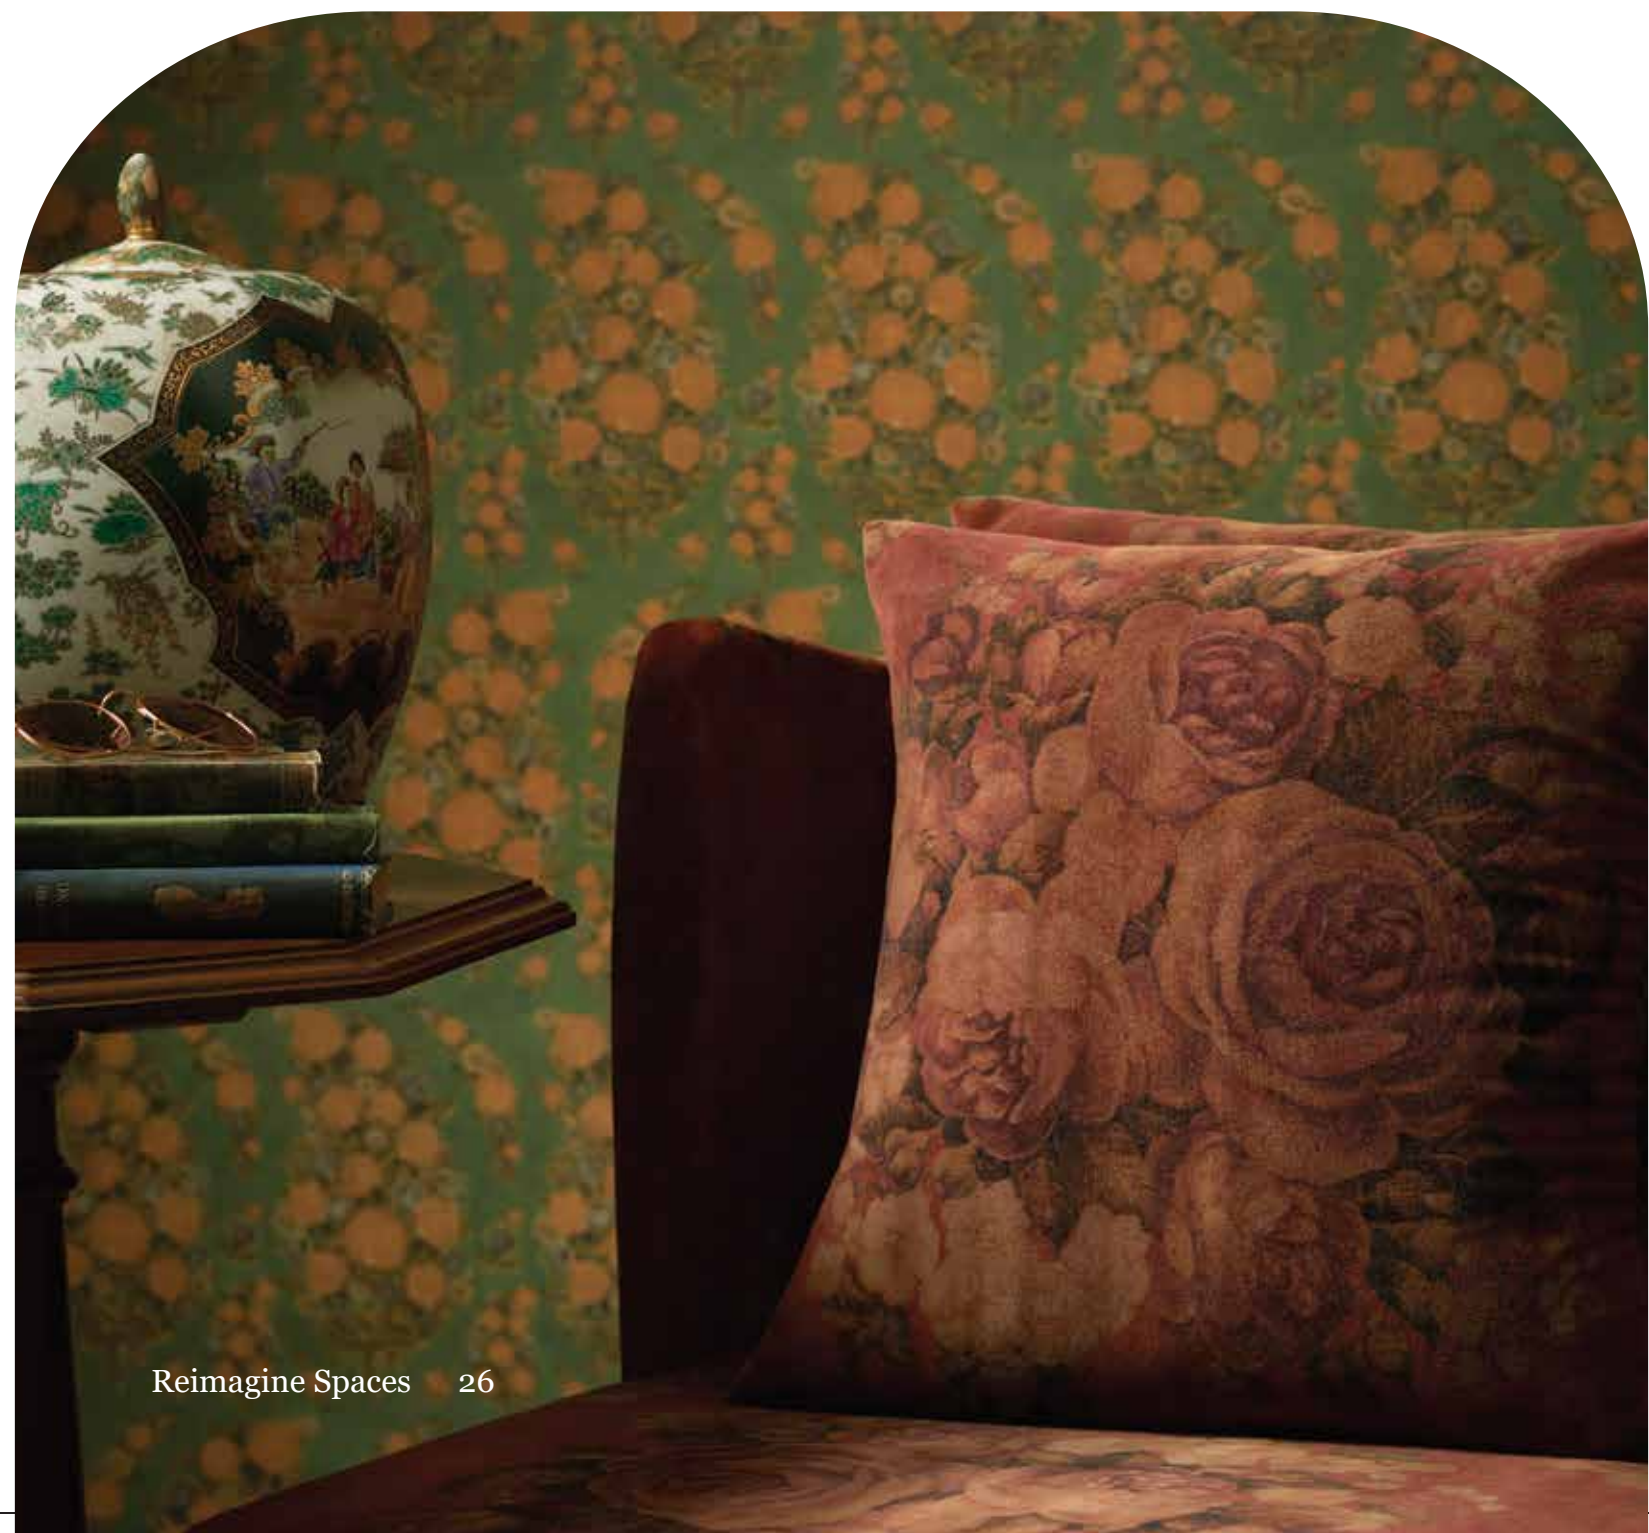

HAZARIBAGH VELVETS

Heartland celebrates the beauty of classical motifs reinterpreted and hand painted by artists from the Sabyasachi Art Foundation. They find expression through a reimagining of traditional patterns and a distinctive palette of colours that have evolved over time. These carefully crafted fabrics can transform spaces and perhaps your perspective as well. The patterns, designs and motifs that make up the fabric collections of Heartland is an endeavour to make this journey of transformation uncommon and unforgettable – as it should be. Heartland, serves as a reminder of the beauty that still remains and endures in an uncertain world.