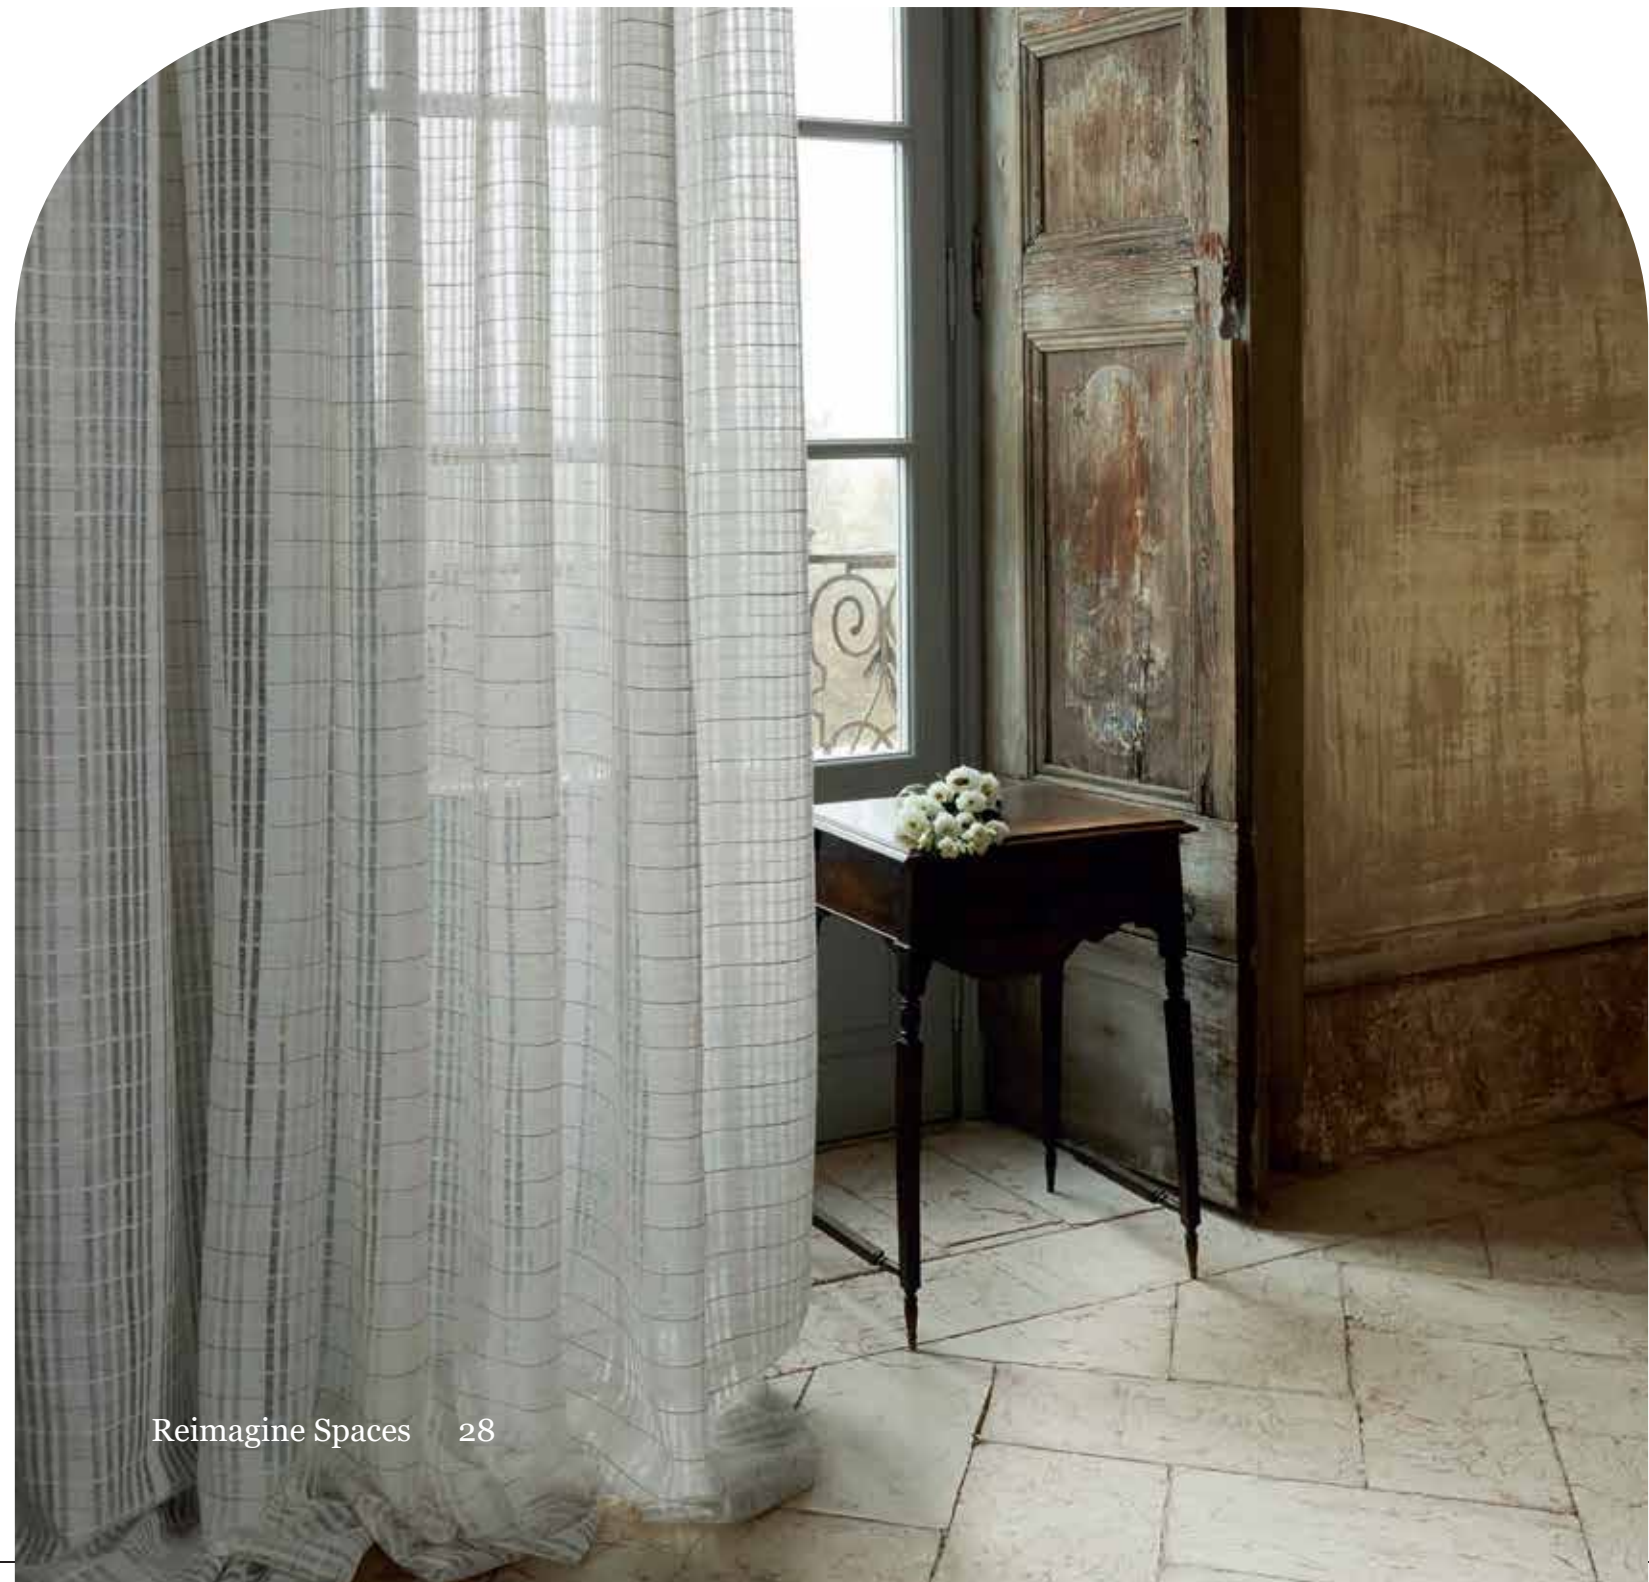

LEUER SHEERS

Leuer Sheers features a sublime selection of sheers and semi sheers in the finest quality organic cotton or linen. Its colour palette has been developed with a tempered hand for understated sophistication. Light washes on gently progressing neutral hues make for a modern luxury statement where the details whisper, and do not shout. Whether your space is embraced by ample natural light, or embraced by an array of mood lighting options, these sheers will add a touch of whimsy and drama to your interior spaces.