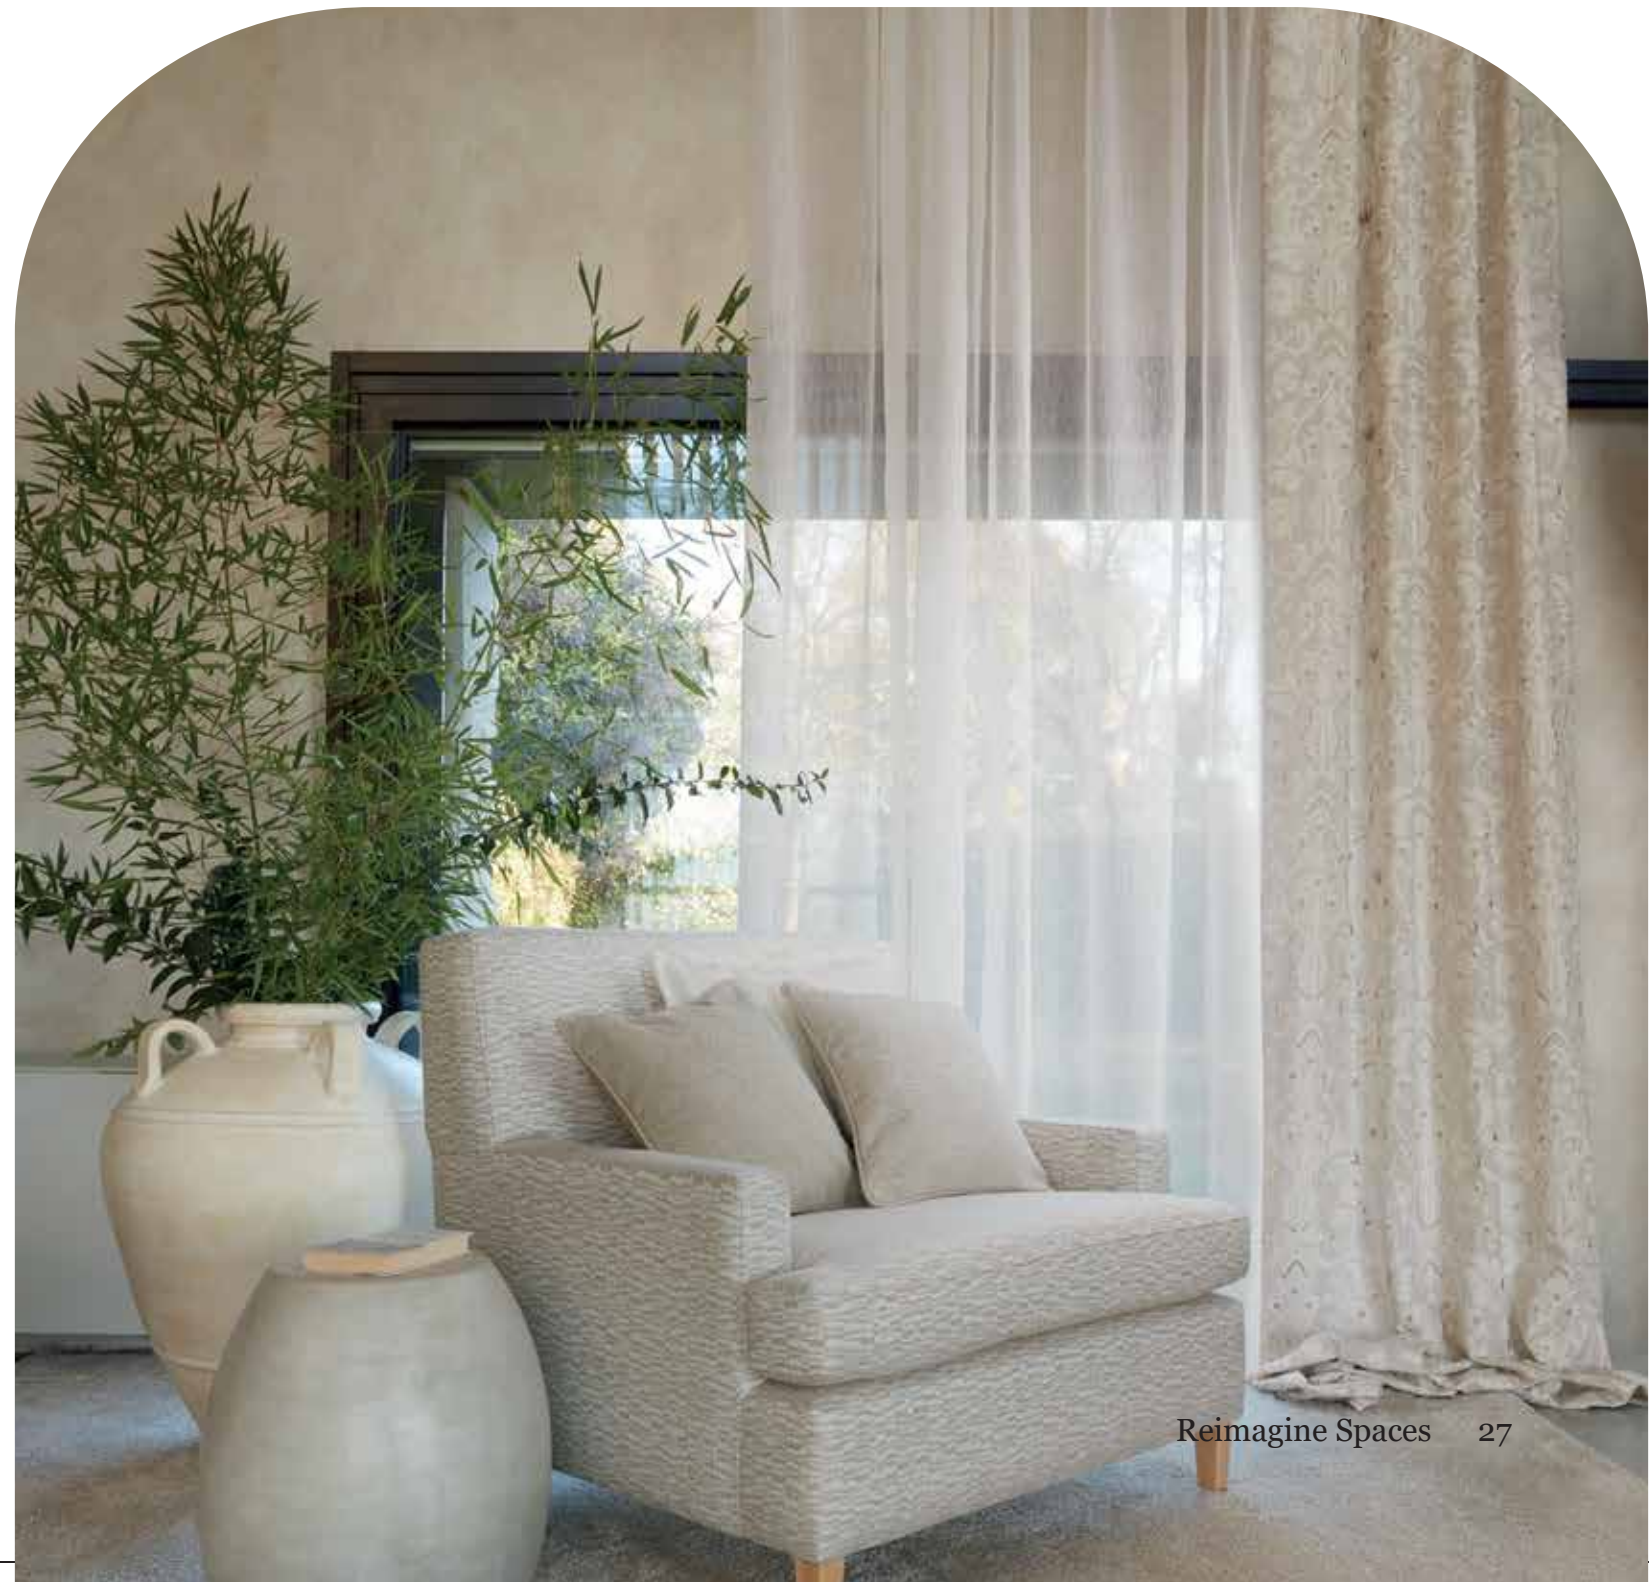

PURITY

Displaying a stunning selection of designs, an elegant and sophisticated naturals collection, Purity. Warm whites, light beiges, soft browns and chic charcoals form the palette and create an airy, calming and peaceful environment. Classic stripes, plains, textures and sheers structure the base of this theme and can be effortlessly combined with any of the heavily detailed and intricate embroideries, graceful and smart prints. This neutral collection can easily work alongside many different design styles and colours allowing you to personalise your home to suit your look.